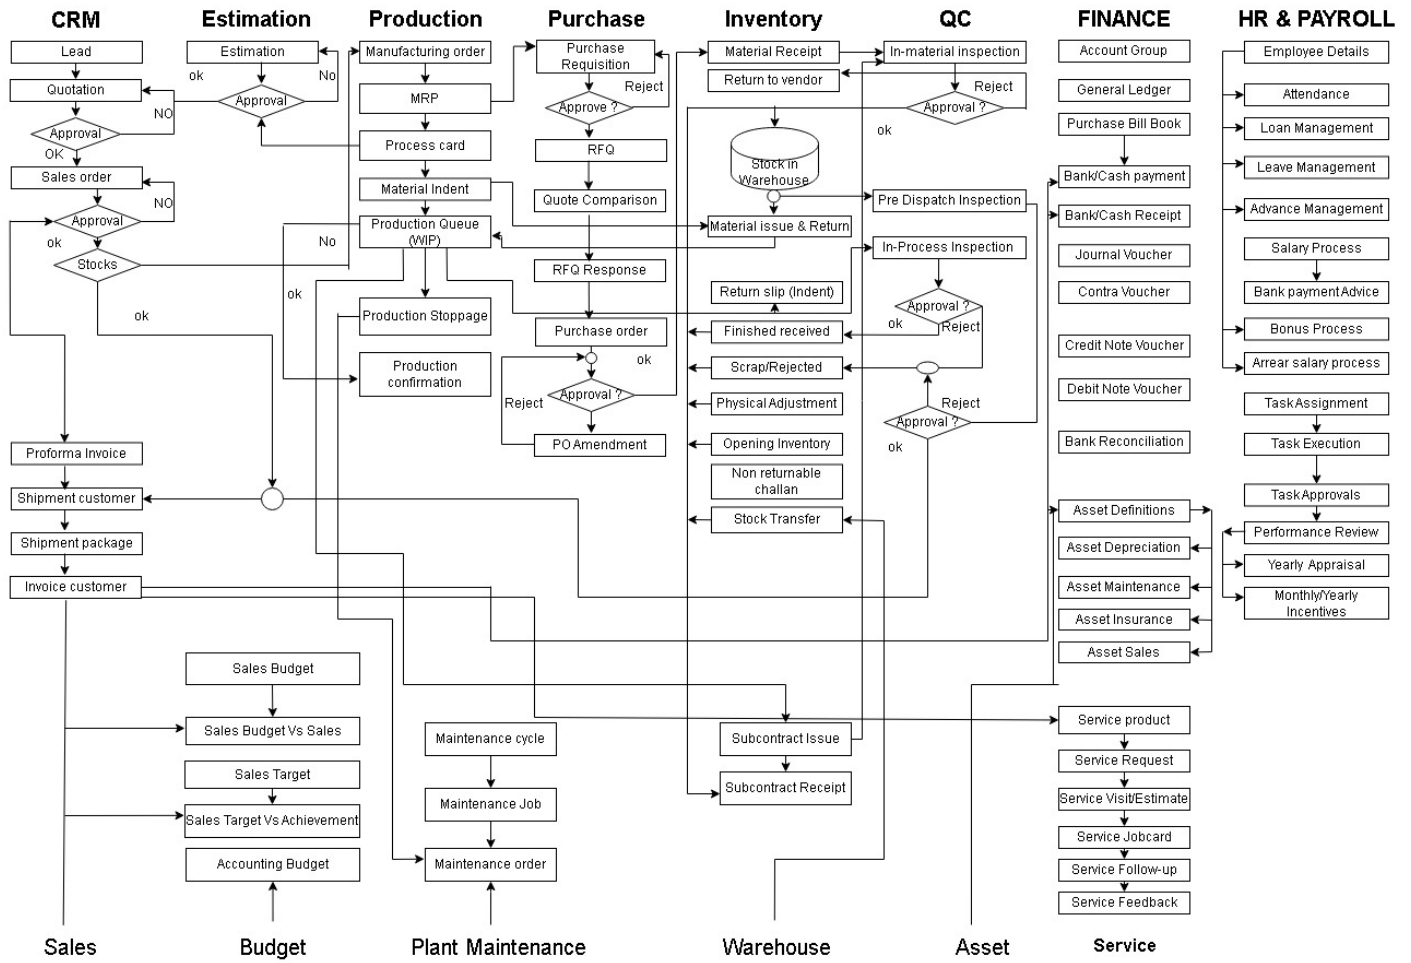

# ERP Flow chart

Revision #3

Created Wed, Jun 14, 2023 3:40 PM by Logesh D

Updated Tue, Sep 12, 2023 10:38 AM by Logesh D